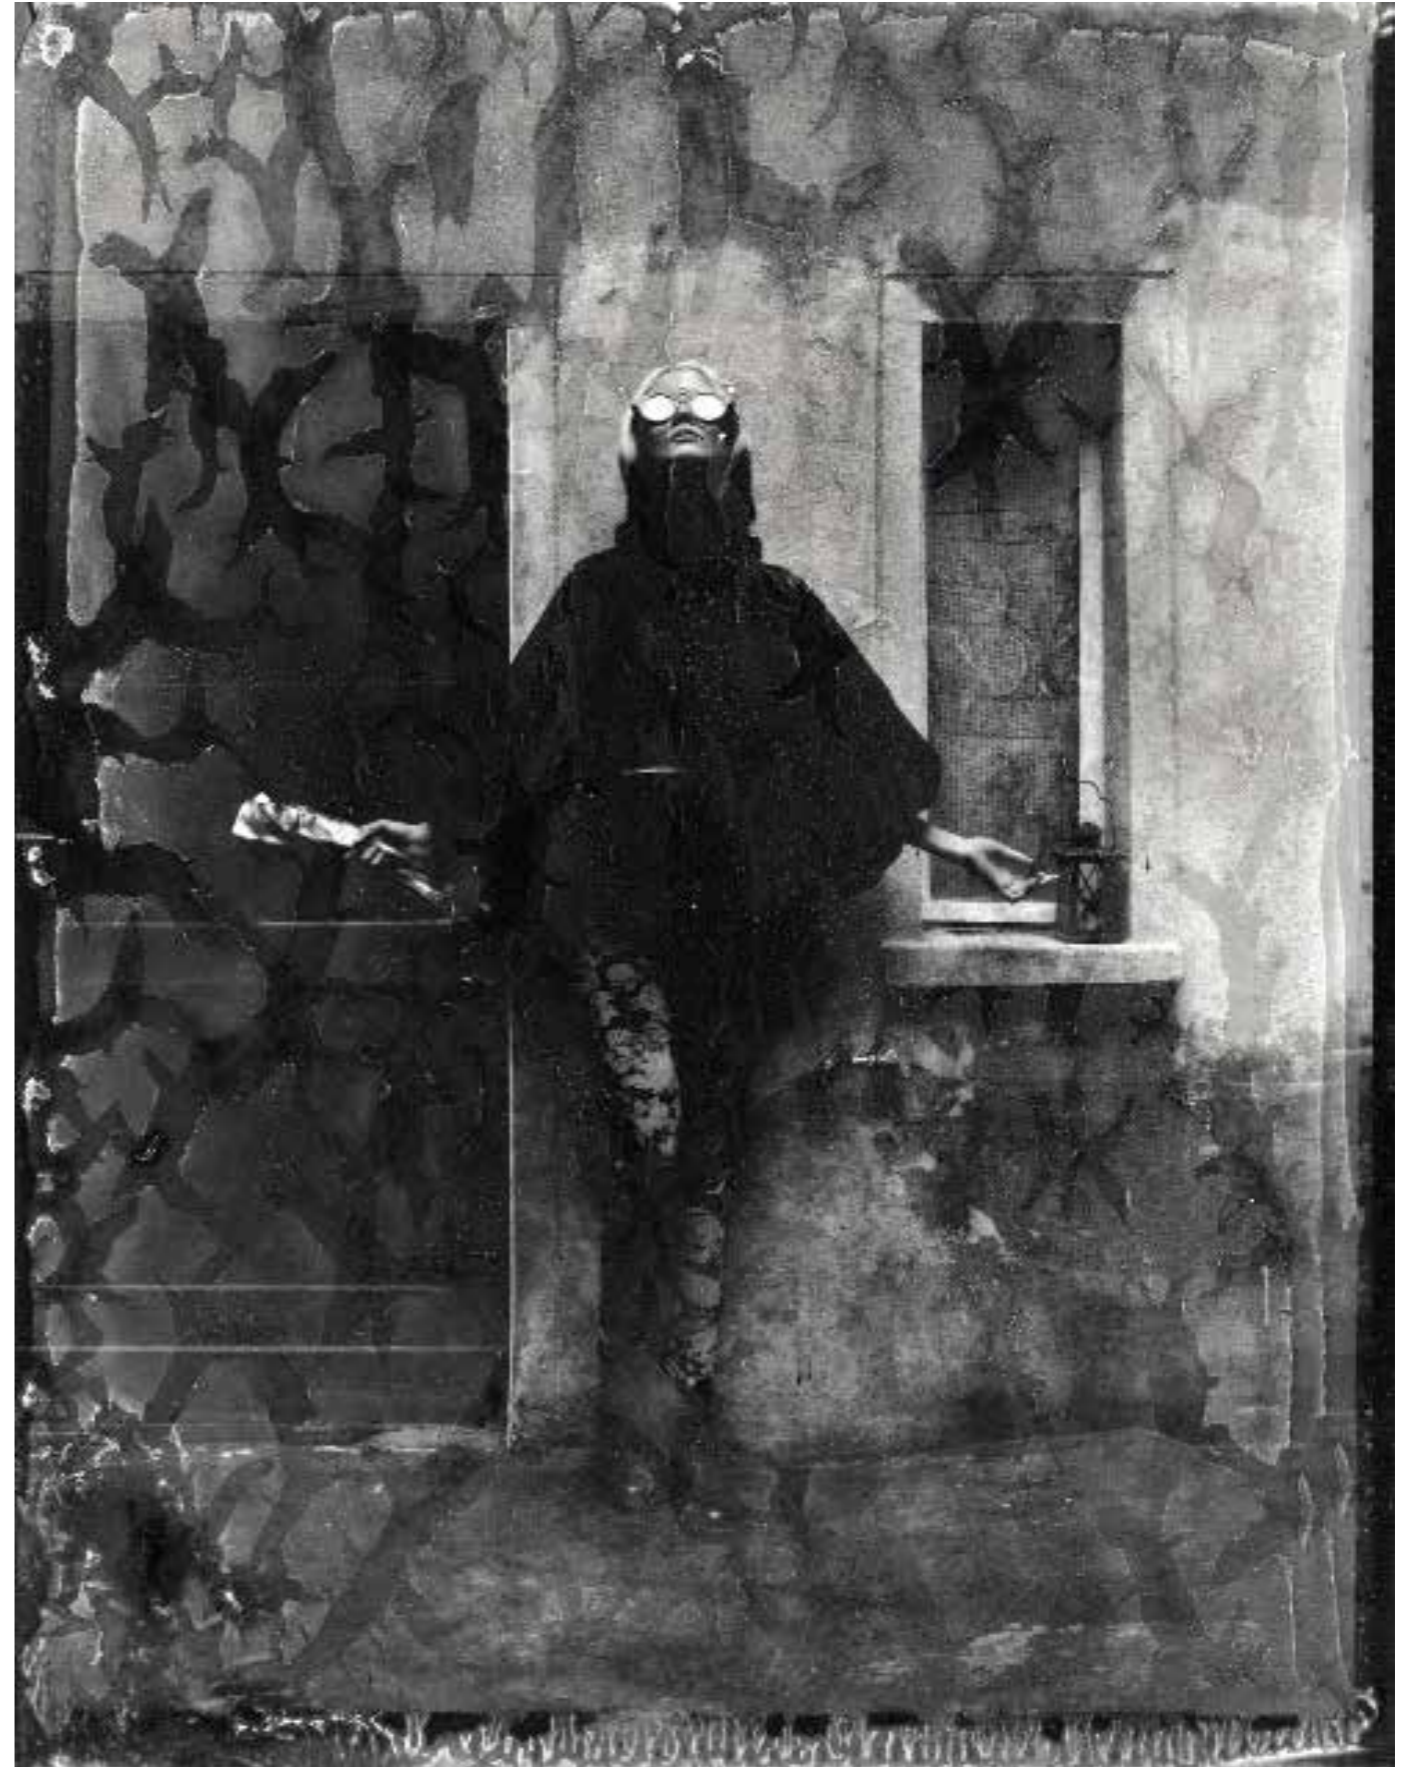

TAINTED_LOVE_URLAUB_02
SERIES _ 16 WORKS / POLAROID ORIGINALS INTEGRAL FILM /
MANIPULATION _ PHYSICAL / COLLAGE / 2014

MARTA_02
POLAROID ORIGINALS 8x10 INTEGRAL FILM / 2015

1000_SONNEN_NEG_04
POLAROID 655 PEEL APART NEGATIVE FILM / HANDMADE SILVERGELANTINE-PRINT / MANIPULATION _ CHEMICAL / 2012