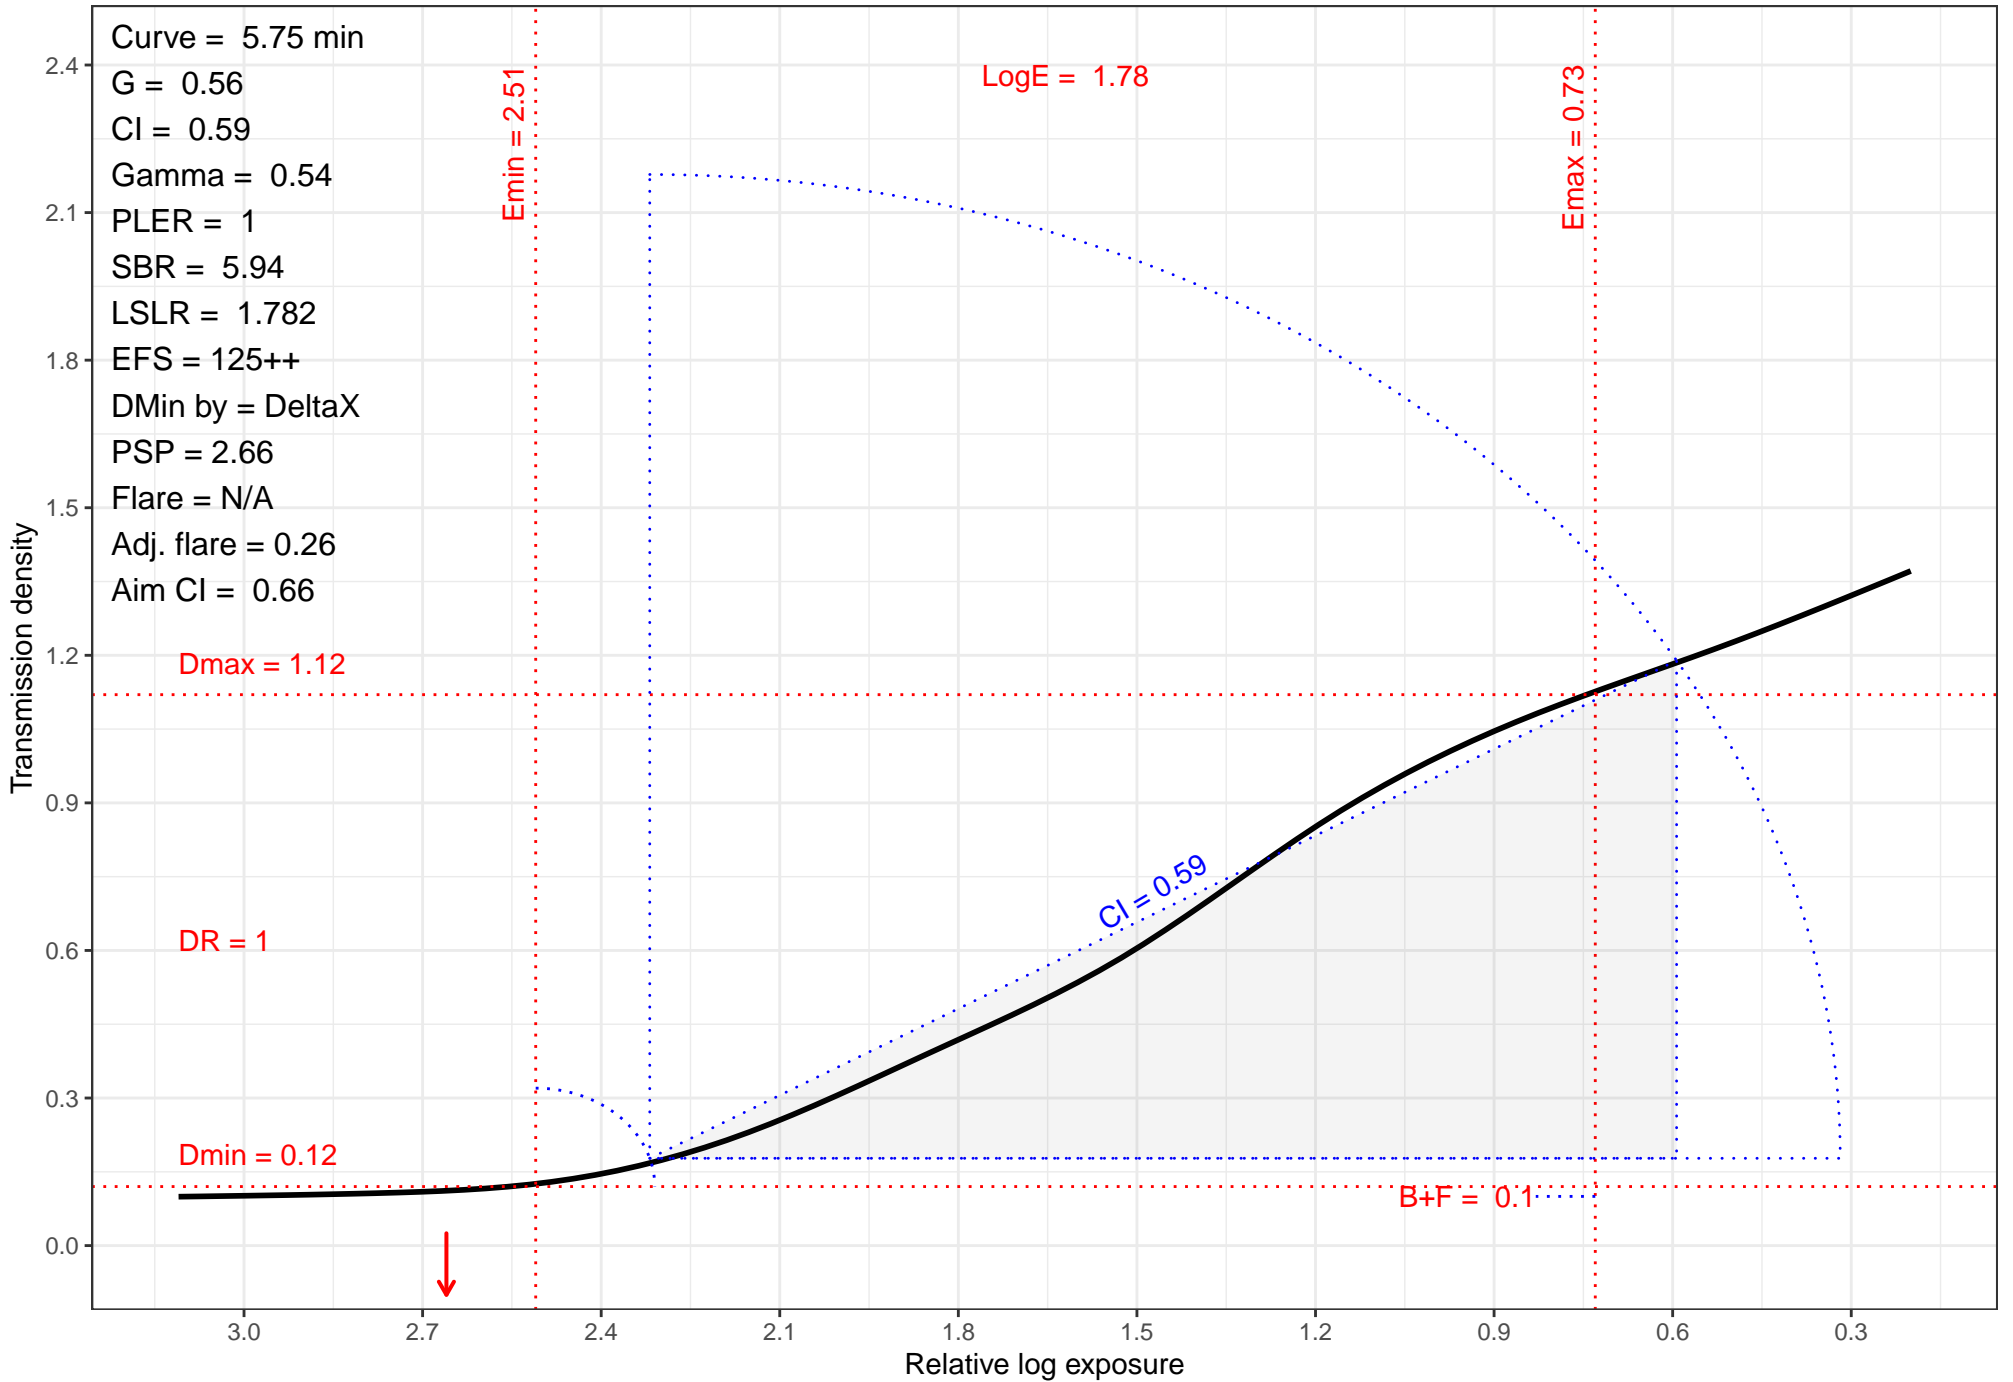

Catlabs Pro 320 / D76 1+1 / 20C

H&D curve for 5.75 min

Catlabs Pro 320 / D76 1+1 / 20C

H&D curve for 5.75 min

Catlabs Pro 320 / D76 1+1 / 20C

H&D curve for 5.75 min

Catlabs Pro 320 / D76 1+1 / 20C

H&D curve for 5.75 min