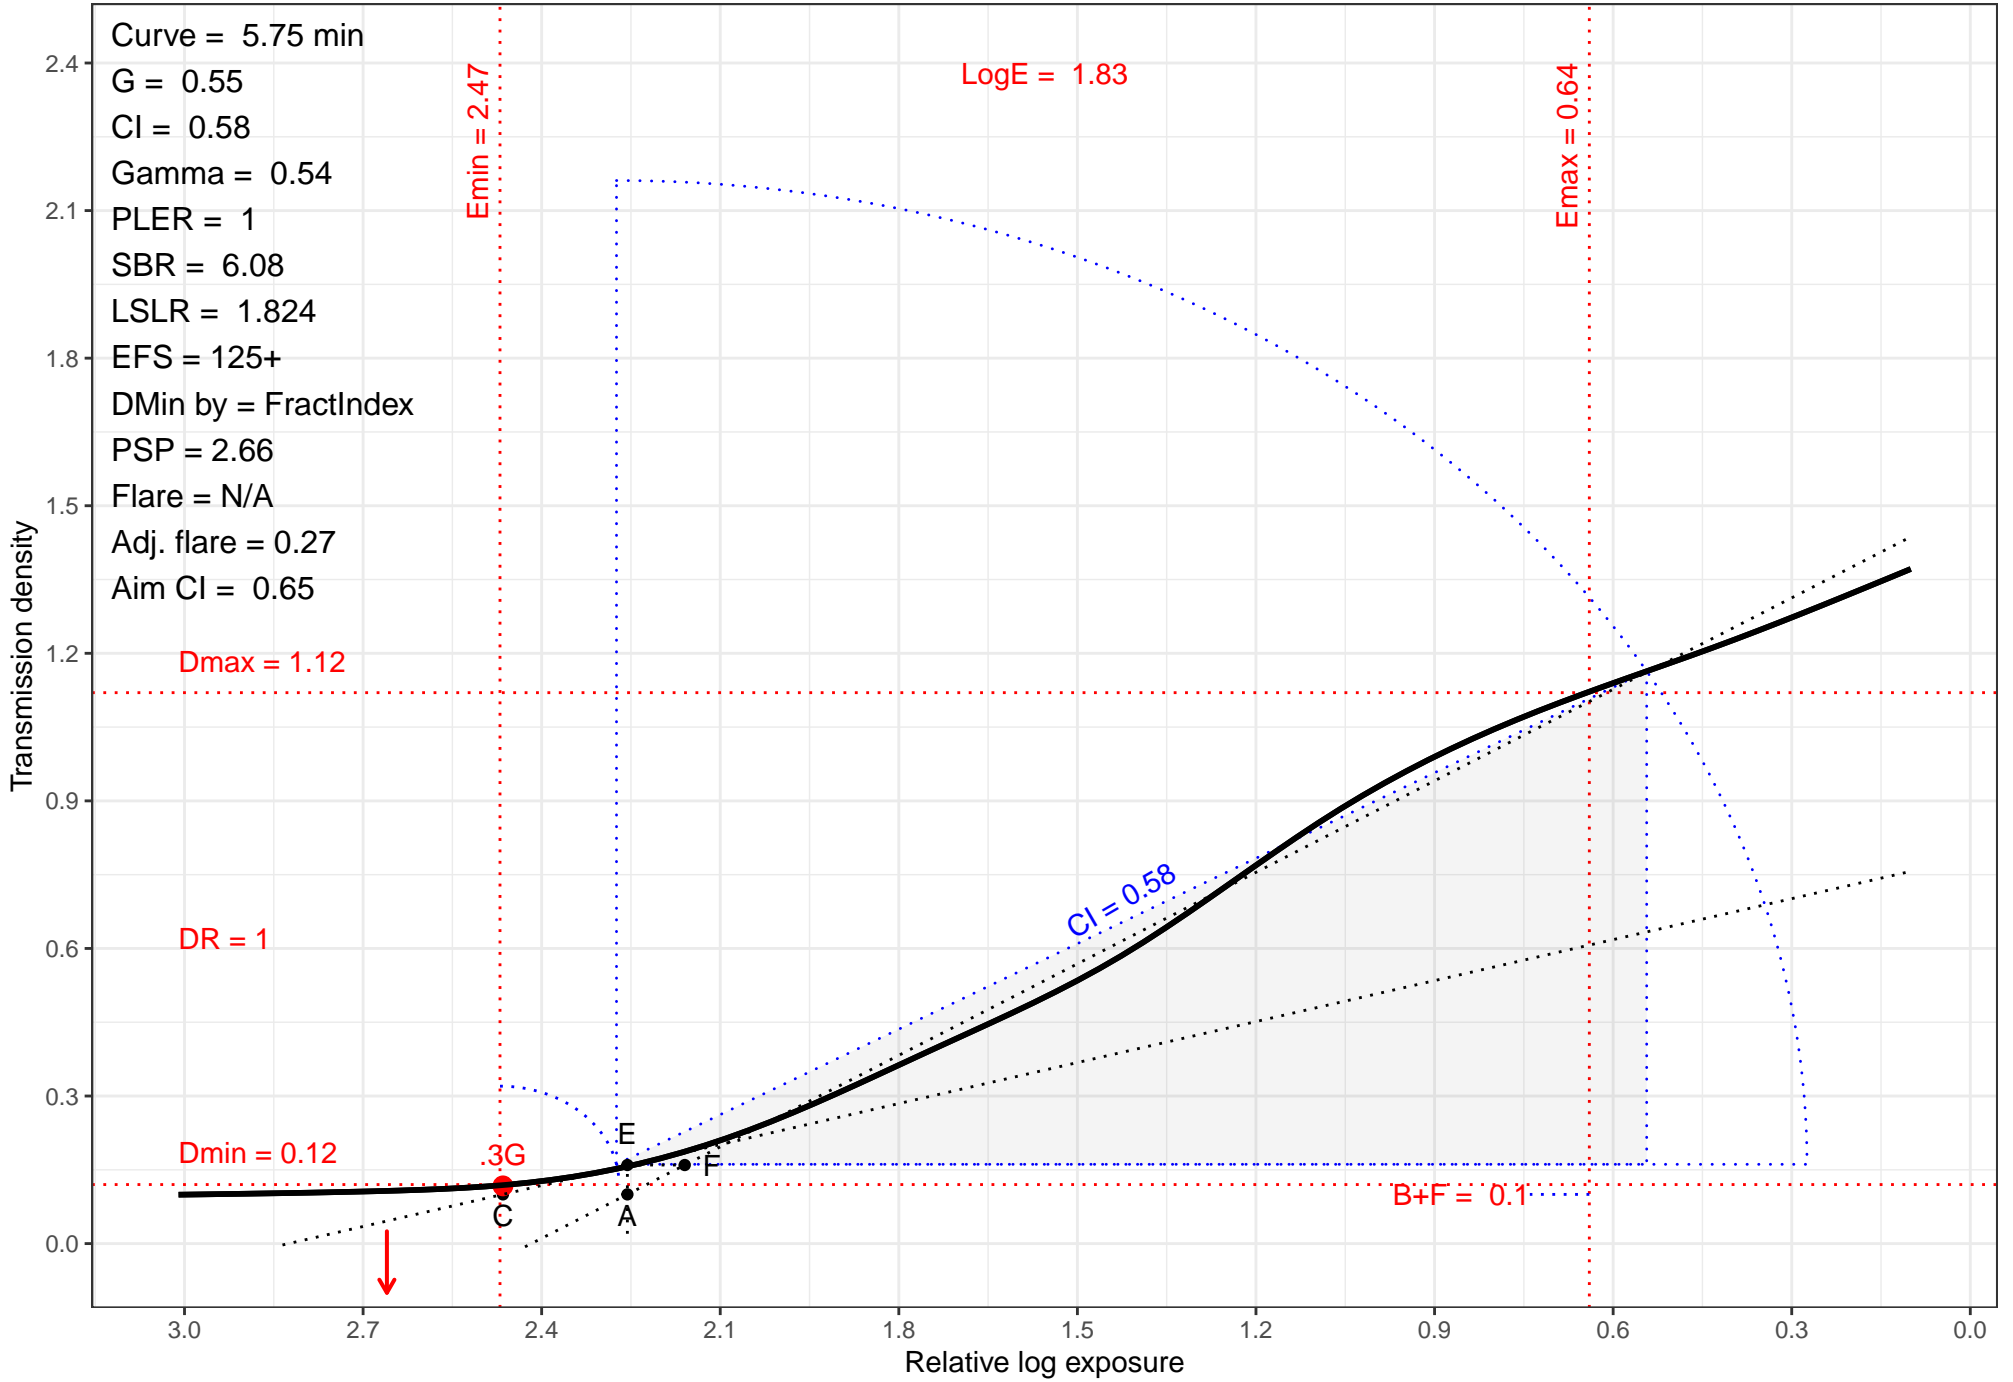

Catlabs Pro 320 / D76 1+1 / 20C

H&D curve for 5.75 min

Catlabs Pro 320 / D76 1+1 / 20C

H&D curve for 5.75 min

Catlabs Pro 320 / D76 1+1 / 20C

H&D curve for 5.75 min

Catlabs Pro 320 / D76 1+1 / 20C

H&D curve for 5.75 min