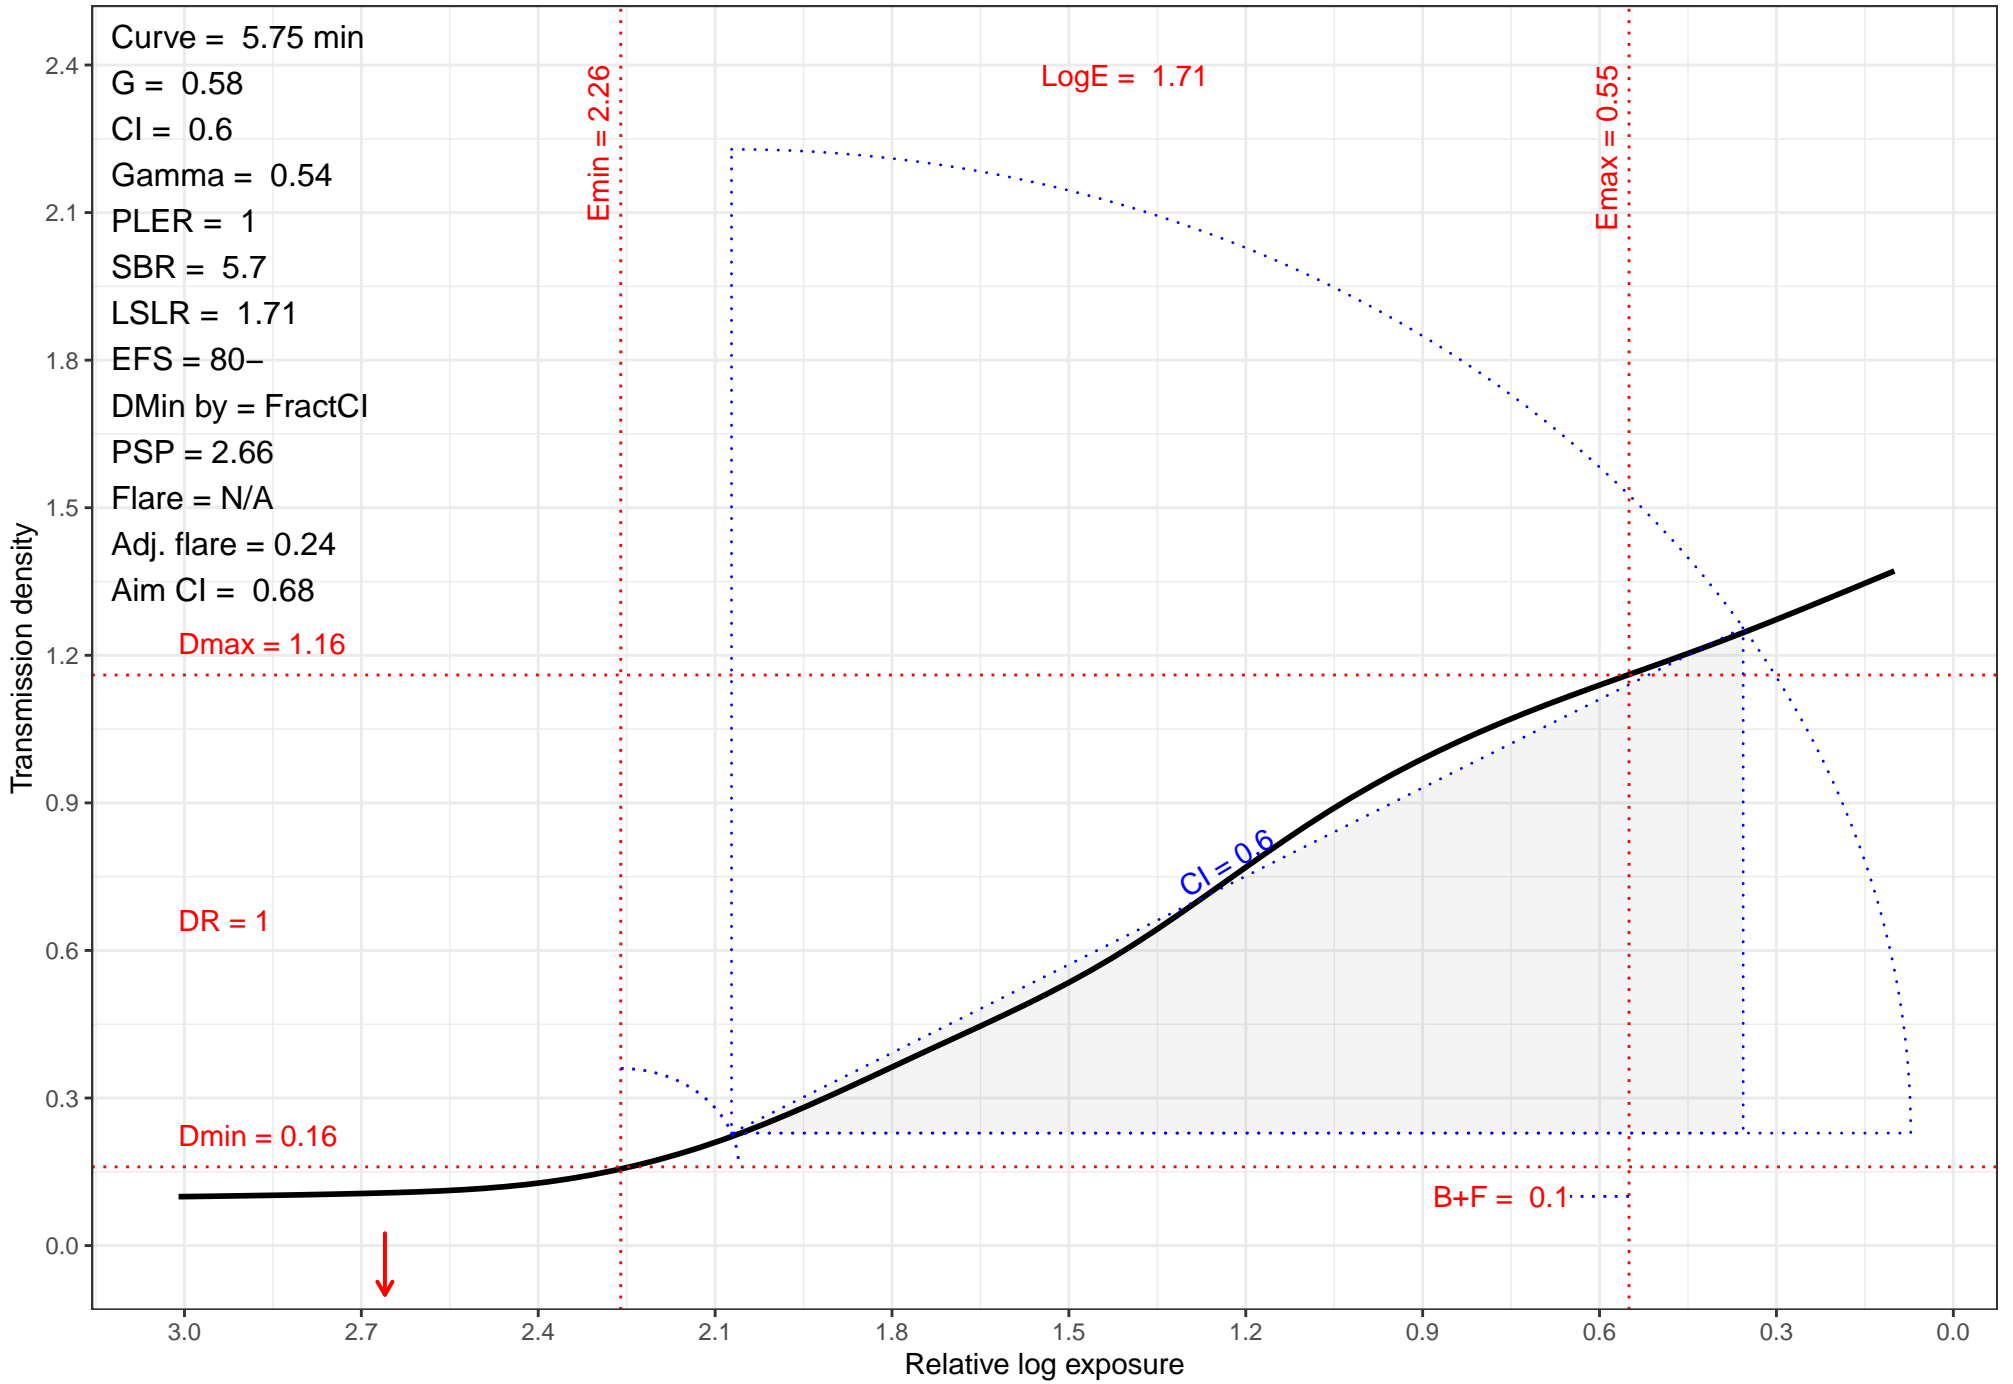

Catlabs Pro 320 / D76 1+1 / 20C

H&D curve for 5.75 min

Catlabs Pro 320 / D76 1+1 / 20C

H&D curve for 5.75 min

Catlabs Pro 320 / D76 1+1 / 20C

H&D curve for 5.75 min

Catlabs Pro 320 / D76 1+1 / 20C

H&D curve for 5.75 min