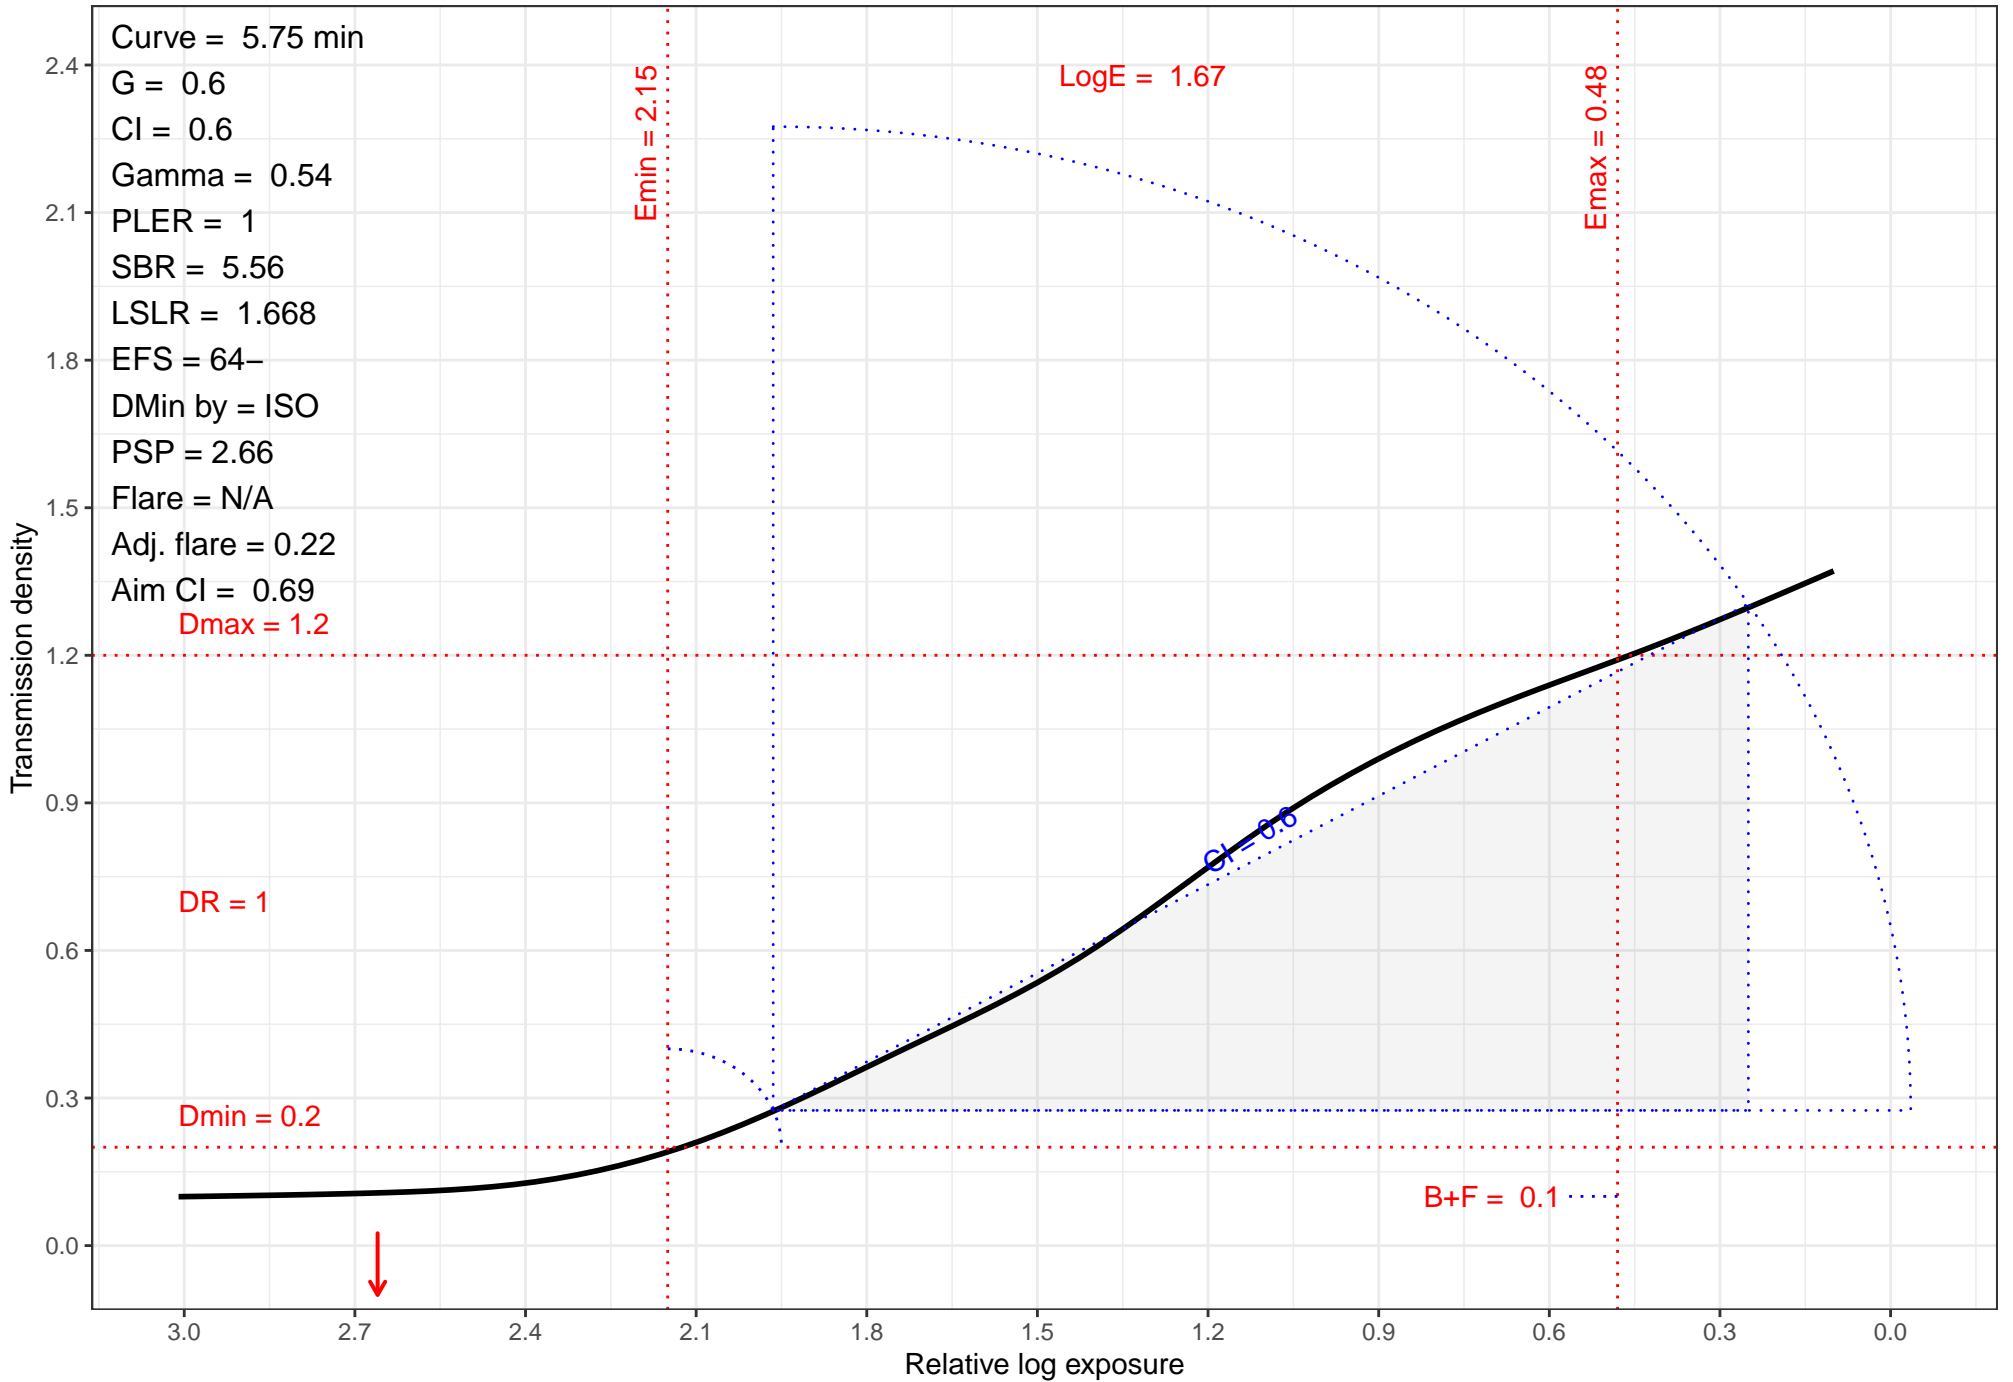

Catlabs Pro 320 / D76 1+1 / 20C

H&D curve for 5.75 min

Catlabs Pro 320 / D76 1+1 / 20C

H&D curve for 5.75 min

Catlabs Pro 320 / D76 1+1 / 20C

H&D curve for 5.75 min

Catlabs Pro 320 / D76 1+1 / 20C

H&D curve for 5.75 min